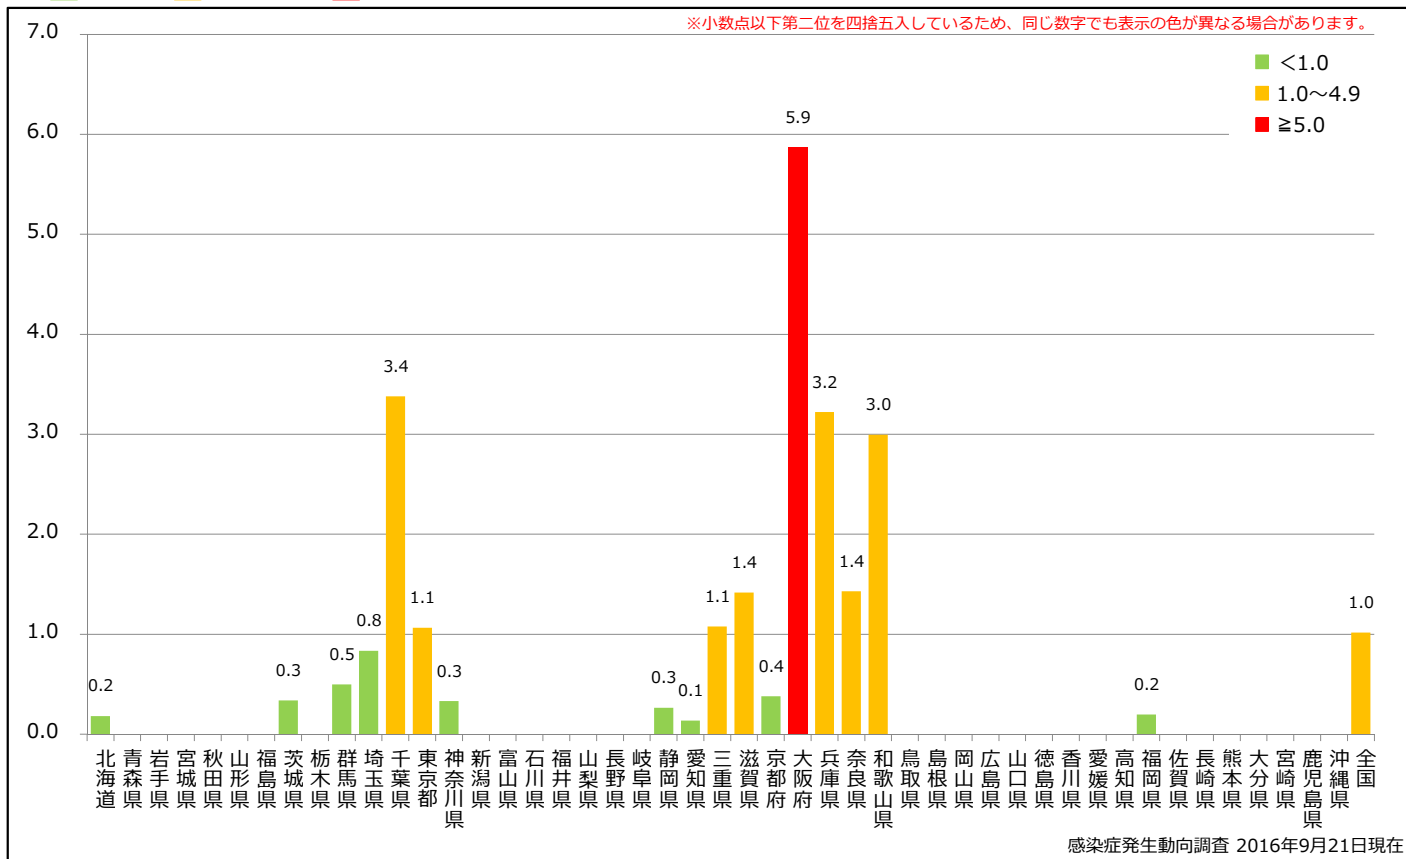

Cumulative measles cases by age and vaccinated status, week 1-37, 2016 (as of September 21, 2016)

None MCV1 MCV2 Unknown

感染症発生動向調査 2016年9月21日現在

7. 年齢群別麻疹累積報告数割合 2016年 第1~37週 (n=130)

Percentage of cumulative measles cases by age group, week 1-37, 2016 (as of September 21, 2016)

8. 週別推定感染地域(国内・外)別麻疹報告数 2016年 第1~37週 (n=130)

Weekly measles cases by acquired region, week 1-37, 2016 (based on diagnosed week as of September 21, 2016)

Domestic Imported Unspecified Unknown

9. 都道府県別人口百万人あたり麻疹報告数 2016年 第1~37週 (n=130)

Reported measles cases per 1 million population by prefecture, week 1-37, 2016 (as of September 21, 2016)

■ <1.0 ■ 1.0~4.9 ■ ≥5.0

10. 都道府県別麻疹週別報告状況 2016年 第1~37週 感染症発生動向調査

2016年09月21日現在

Weekly measles cases from week 01 to week 37, 2016 (based on diagnosed week as of September 21, 2016)

Weekly measles cases from week 01 to week 37, 2016 (based on diagnosed week as of September 21, 2016)