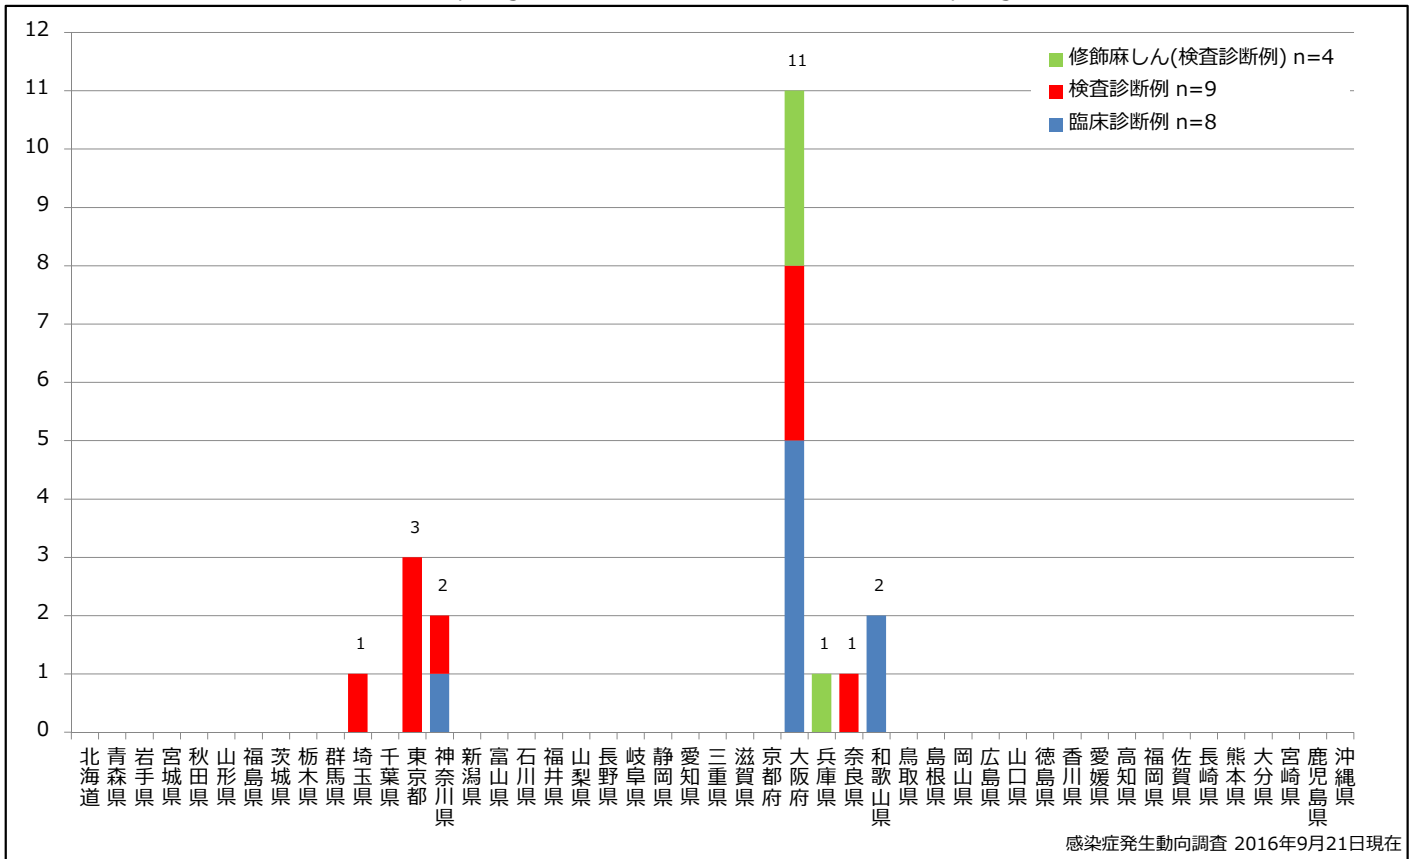

1. 麻疹累積報告数の推移 2010~2016年 (第1~37週)

Cumulative measles cases by week, 2010-2016 (week 1-37) (based on diagnosed week as of September 21, 2016)

2. 週別麻疹報告数 2016年 第1~37週 (n=130)

Weekly measles cases, week 1-37, 2016 (based on diagnosed week as of September 21, 2016)

3. 都道府県別病型別麻疹報告数 2016年 第37週 (n=21)

Reported measles cases by prefecture and methods of diagnosis in week 37, 2016 (as of September 21, 2016)

■ Clinically diagnosed
 ■ Laboratory diagnosed
 ■ Modified measles, Laboratory diagnosed

Weekly measles cases from week 01 to week 37, 2016 (based on diagnosed week as of September 21, 2016)