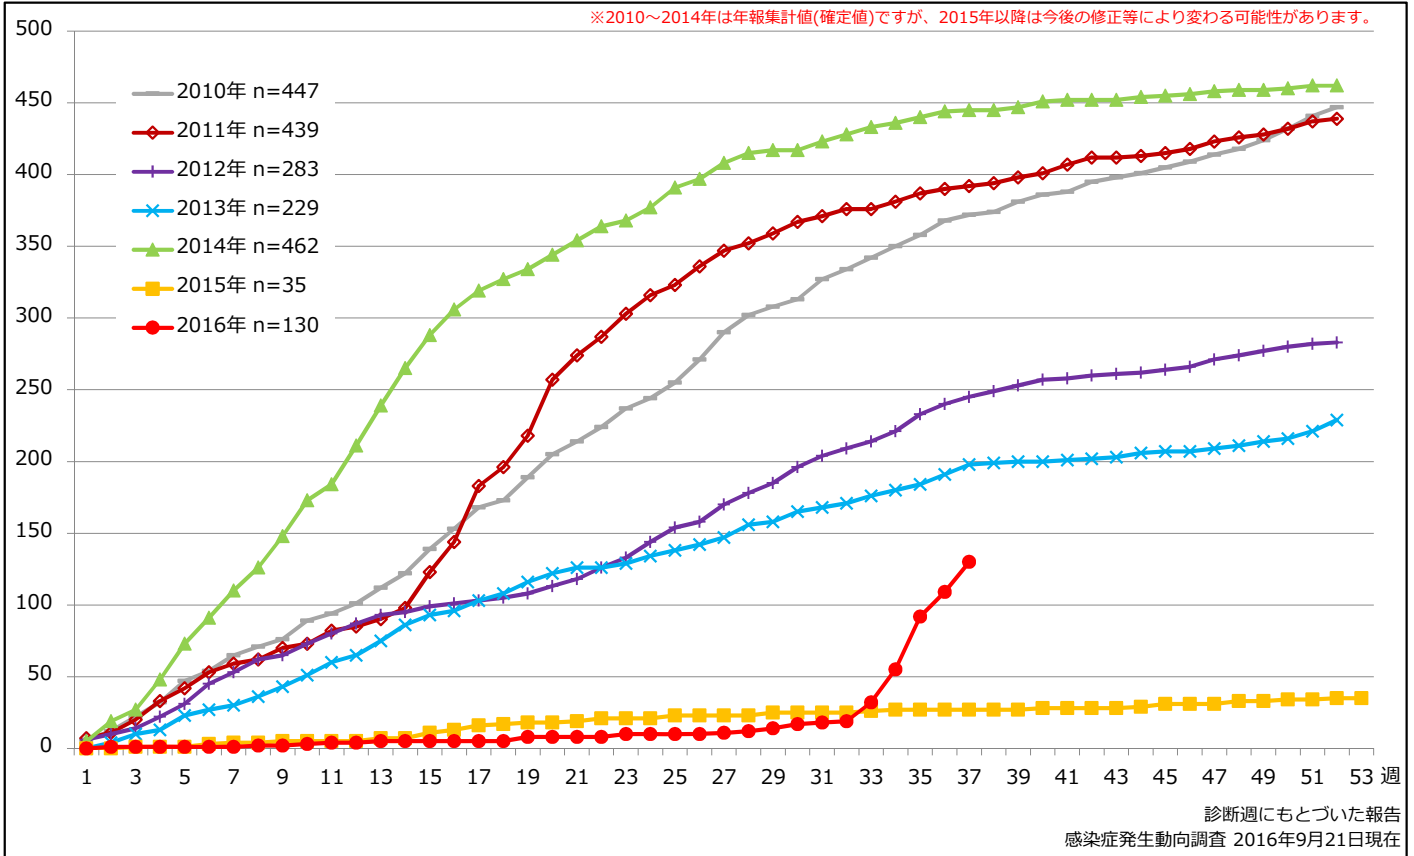

1. 麻疹累積報告数の推移 2010~2016年 (第1~37週)

Cumulative measles cases by week, 2010-2016 (week 1-37) (based on diagnosed week as of September 21, 2016)

2. 週別麻疹報告数 2016年 第1~37週 (n=130)

Weekly measles cases, week 1-37, 2016 (based on diagnosed week as of September 21, 2016)

3. 都道府県別病型別麻疹報告数 2016年 第37週 (n=21)

Reported measles cases by prefecture and methods of diagnosis in week 37, 2016 (as of September 21, 2016)

■ Clinically diagnosed
 ■ Laboratory diagnosed
 ■ Modified measles, Laboratory diagnosed

4. 都道府県別病型別麻疹累積報告数 2016年 第1~37週 (n=130)

Cumulative measles cases by prefecture and methods of diagnosis, week 1-37, 2016 (as of September 21, 2016)

■ Clinically diagnosed
 ■ Laboratory diagnosed
 ■ Modified measles, Laboratory diagnosed