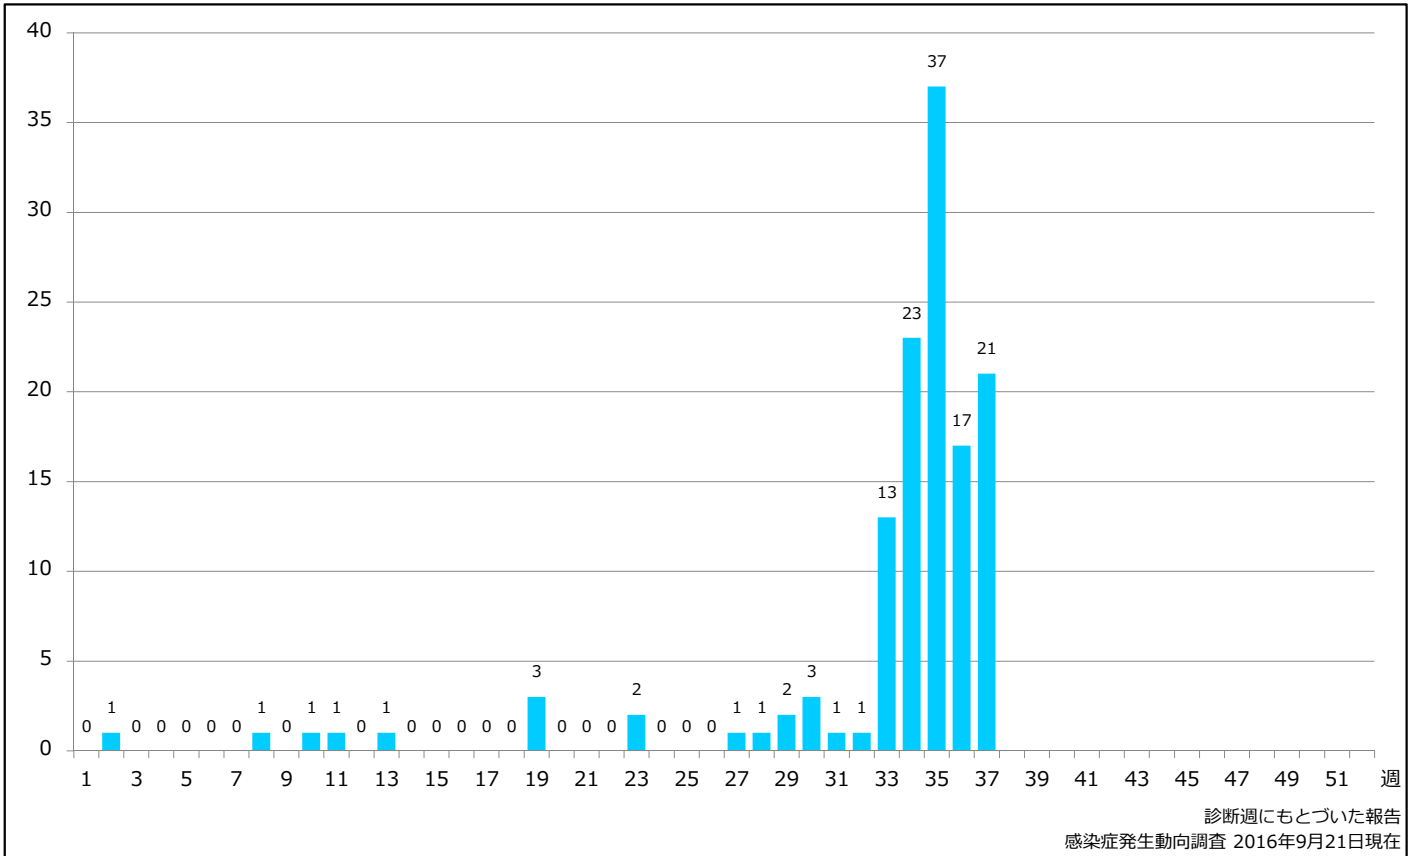

1. 麻疹累積報告数の推移 2010~2016年 (第1~37週)

Cumulative measles cases by week, 2010-2016 (week 1-37) (based on diagnosed week as of September 21, 2016)

2. 週別麻疹報告数 2016年 第1~37週 (n=130)

Weekly measles cases, week 1-37, 2016 (based on diagnosed week as of September 21, 2016)

3. 都道府県別病型別麻疹報告数 2016年 第37週 (n=21)

Reported measles cases by prefecture and methods of diagnosis in week 37, 2016 (as of September 21, 2016)

■ Clinically diagnosed
 ■ Laboratory diagnosed
 ■ Modified measles, Laboratory diagnosed

Weekly measles cases from week 01 to week 37, 2016 (based on diagnosed week as of September 21, 2016)