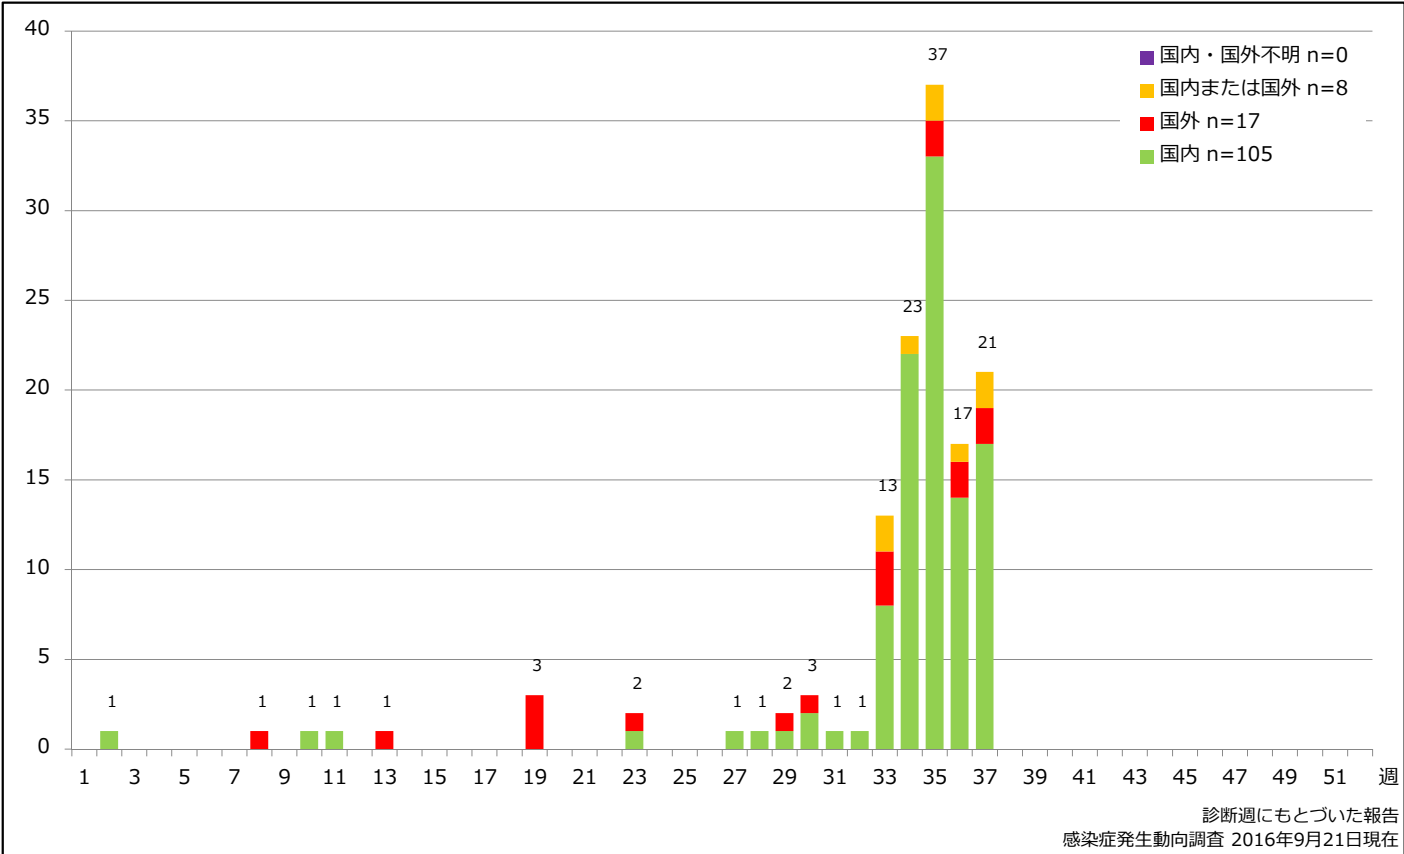

8. 週別推定感染地域(国内・外)別麻疹報告数 2016年 第1~37週 (n=130)

Weekly measles cases by acquired region, week 1-37, 2016 (based on diagnosed week as of September 21, 2016)

Domestic Imported Unspecified Unknown