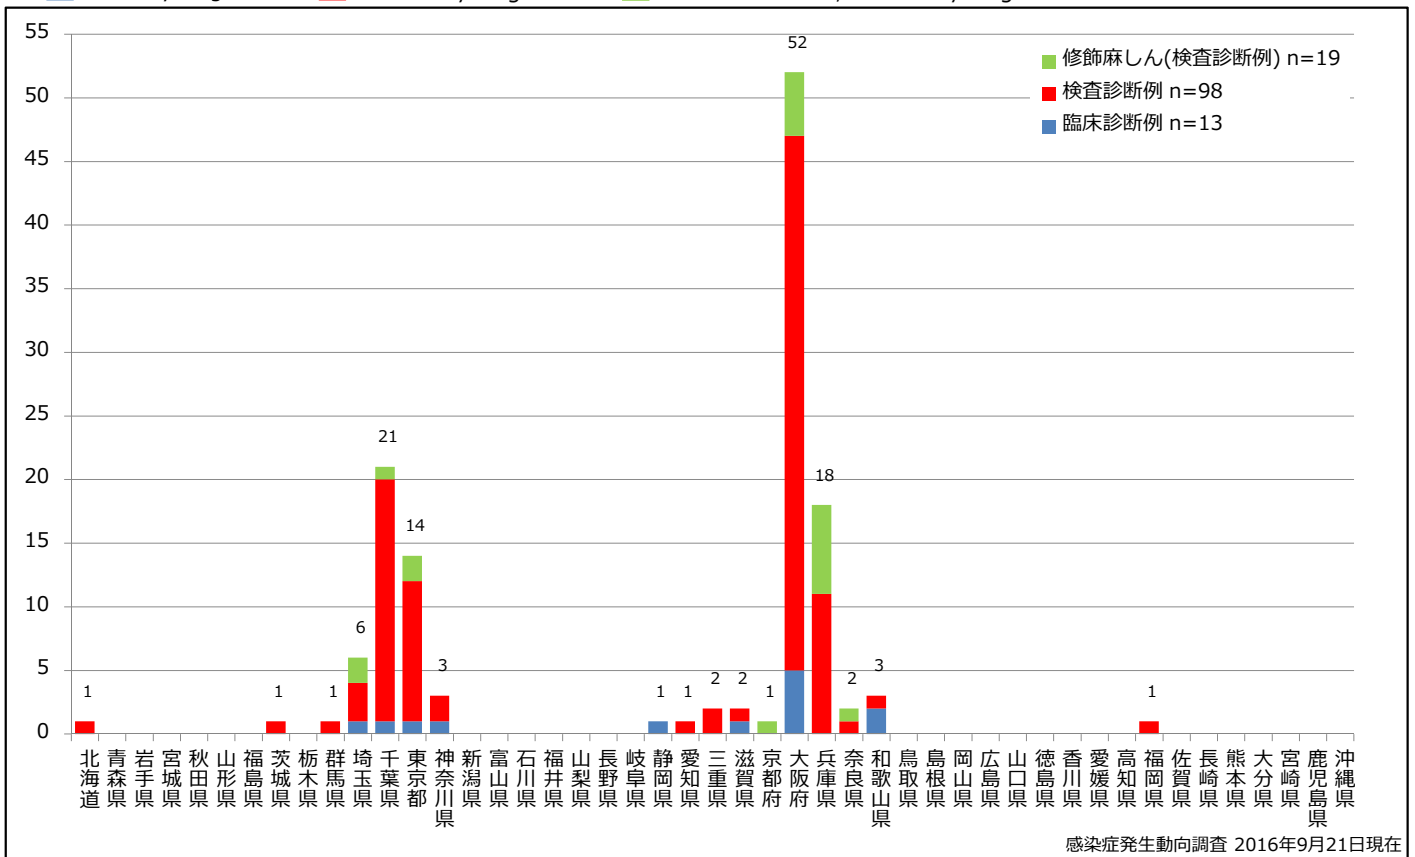

1. 麻疹累積報告数の推移 2010~2016年 (第1~37週)

Cumulative measles cases by week, 2010-2016 (week 1-37) (based on diagnosed week as of September 21, 2016)

2. 週別麻疹報告数 2016年 第1~37週 (n=130)

Weekly measles cases, week 1-37, 2016 (based on diagnosed week as of September 21, 2016)

3. 都道府県別病型別麻疹報告数 2016年 第37週 (n=21)

Reported measles cases by prefecture and methods of diagnosis in week 37, 2016 (as of September 21, 2016)

■ Clinically diagnosed
 ■ Laboratory diagnosed
 ■ Modified measles, Laboratory diagnosed

4. 都道府県別病型別麻疹累積報告数 2016年 第1~37週 (n=130)

Cumulative measles cases by prefecture and methods of diagnosis, week 1-37, 2016 (as of September 21, 2016)

■ Clinically diagnosed
 ■ Laboratory diagnosed
 ■ Modified measles, Laboratory diagnosed