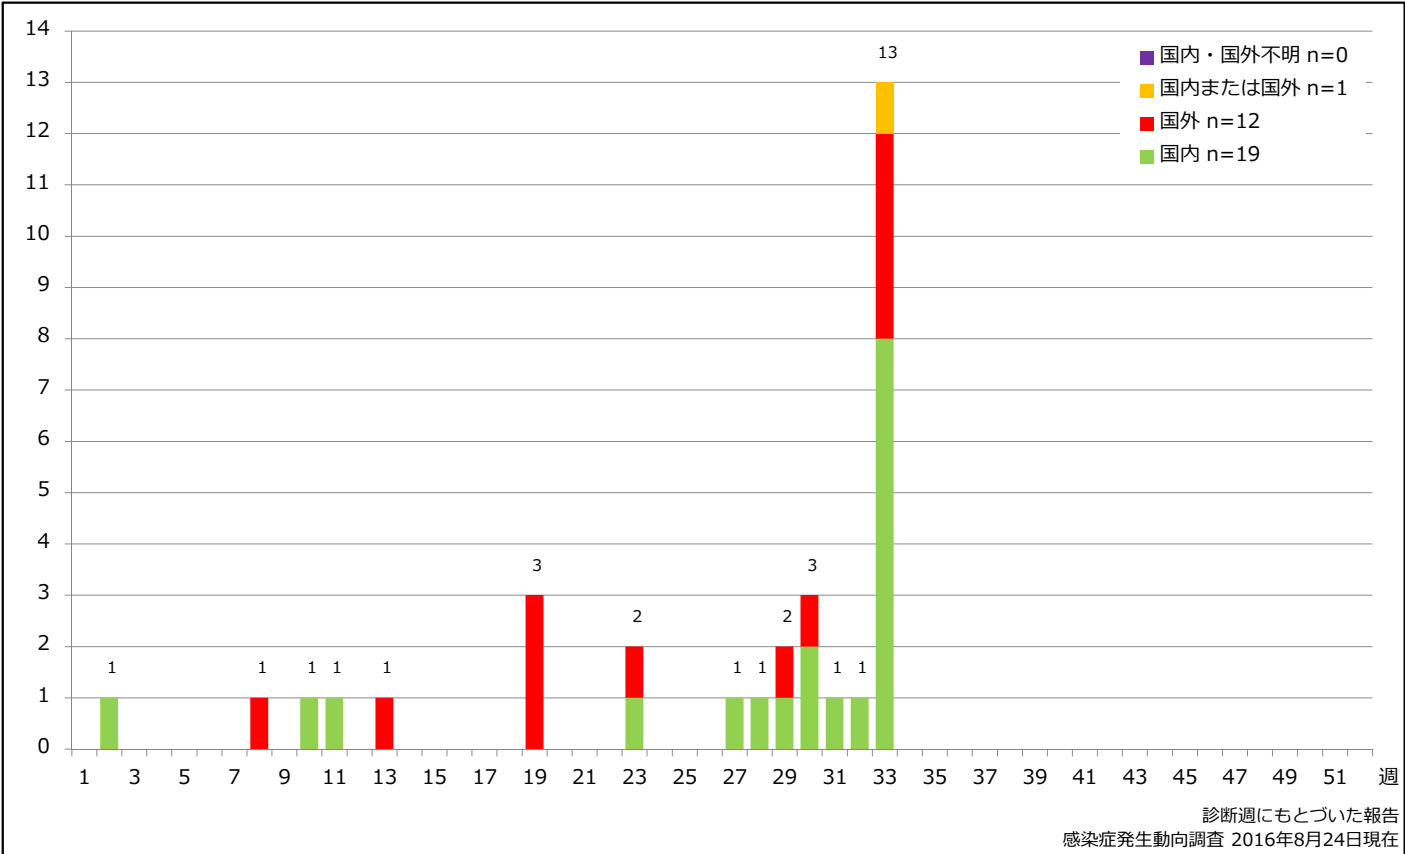

8. 週別推定感染地域(国内・外)別麻疹報告数 2016年 第1~33週 (n=32)

Weekly measles cases by acquired region, week 1-33, 2016 (based on diagnosed week as of August 24, 2016)

■ Domestic ■ Imported ■ Unspecified ■ Unknown