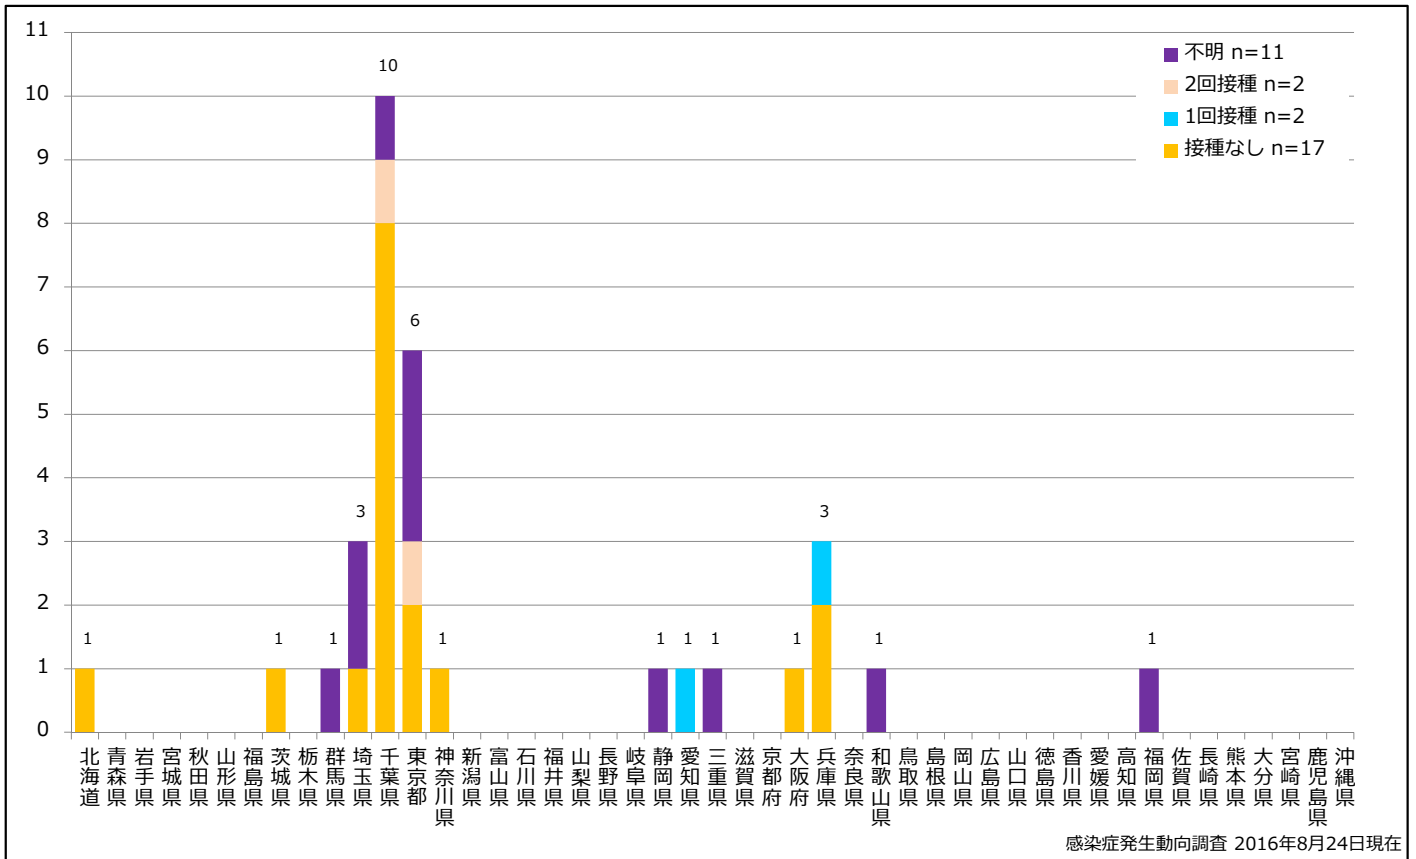

1. 麻疹累積報告数の推移 2010~2016年 (第1~33週)

Cumulative measles cases by week, 2010-2016 (week 1-33) (based on diagnosed week as of August 24, 2016)

2. 週別麻疹報告数 2016年 第1~33週 (n=32)

Weekly measles cases, week 1-33, 2016 (based on diagnosed week as of August 24, 2016)

4. 都道府県別病型別麻疹累積報告数 2016年 第1~33週 (n=32)

Cumulative measles cases by prefecture and methods of diagnosis, week 1-33, 2016 (as of August 24, 2016)

■ Clinically diagnosed
 ■ Laboratory diagnosed
 ■ Modified measles, Laboratory diagnosed

5. 都道府県別接種歴別麻疹累積報告数 2016年 第1~33週 (n=32)

Cumulative measles cases by prefecture and vaccinated status, week 1-33, 2016 (as of August 24, 2016)

None MCV1 MCV2 Unknown

6. 年齢群別接種歴別麻疹累積報告数 2016年 第1~33週 (n=32)

Cumulative measles cases by age and vaccinated status, week 1-33, 2016 (as of August 24, 2016)

None MCV1 MCV2 Unknown

7. 年齢群別麻疹累積報告数割合 2016年 第1~33週 (n=32)

Percentage of cumulative measles cases by age group, week 1-33, 2016 (as of August 24, 2016)