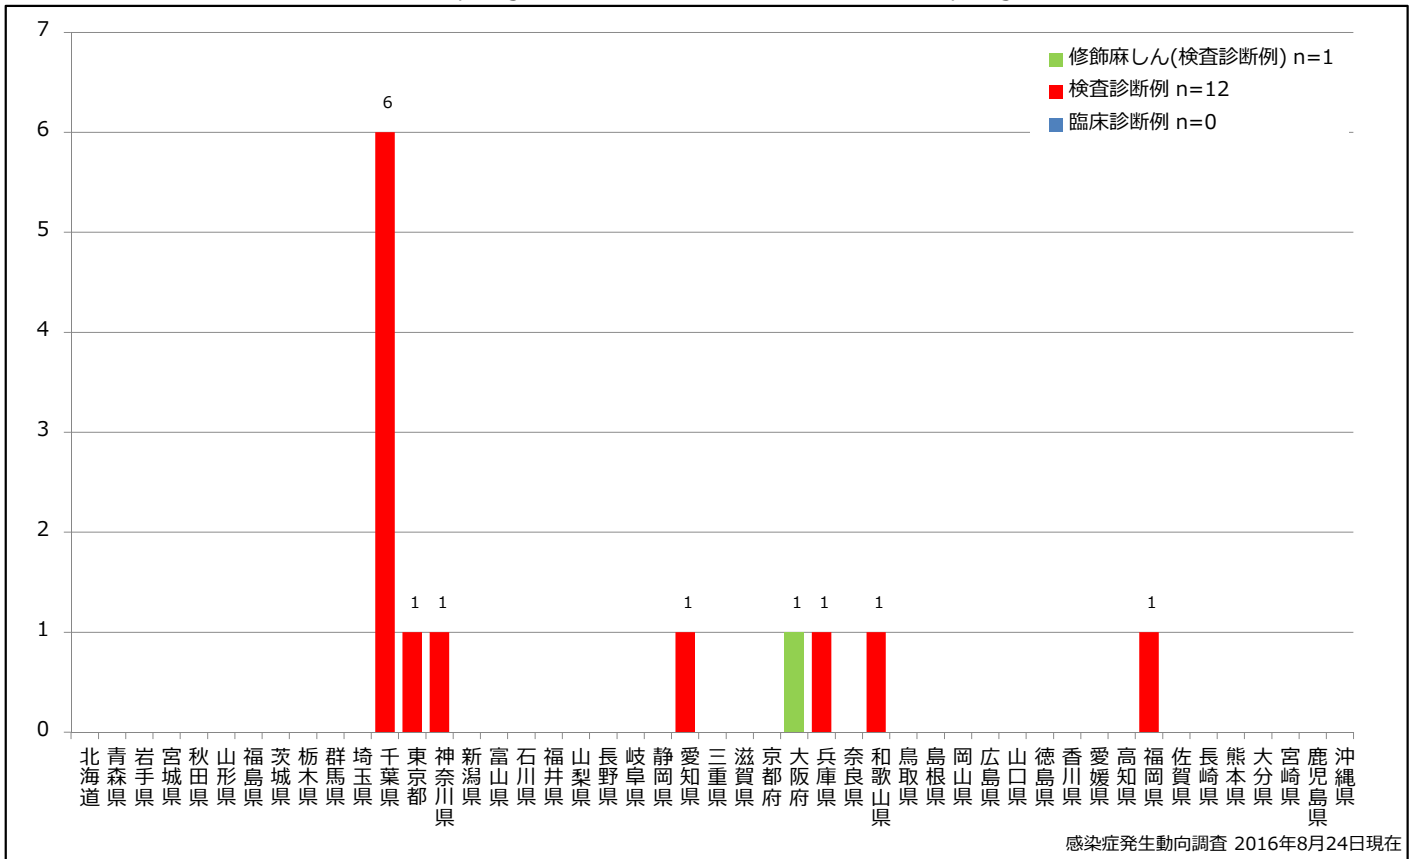

1. 麻疹累積報告数の推移 2010~2016年 (第1~33週)

Cumulative measles cases by week, 2010-2016 (week 1-33) (based on diagnosed week as of August 24, 2016)

2. 週別麻疹報告数 2016年 第1~33週 (n=32)

Weekly measles cases, week 1-33, 2016 (based on diagnosed week as of August 24, 2016)

3. 都道府県別病型別麻疹報告数 2016年 第33週 (n=13)

Reported measles cases by prefecture and methods of diagnosis in week 33, 2016 (as of August 24, 2016)

■ Clinically diagnosed
 ■ Laboratory diagnosed
 ■ Modified measles, Laboratory diagnosed