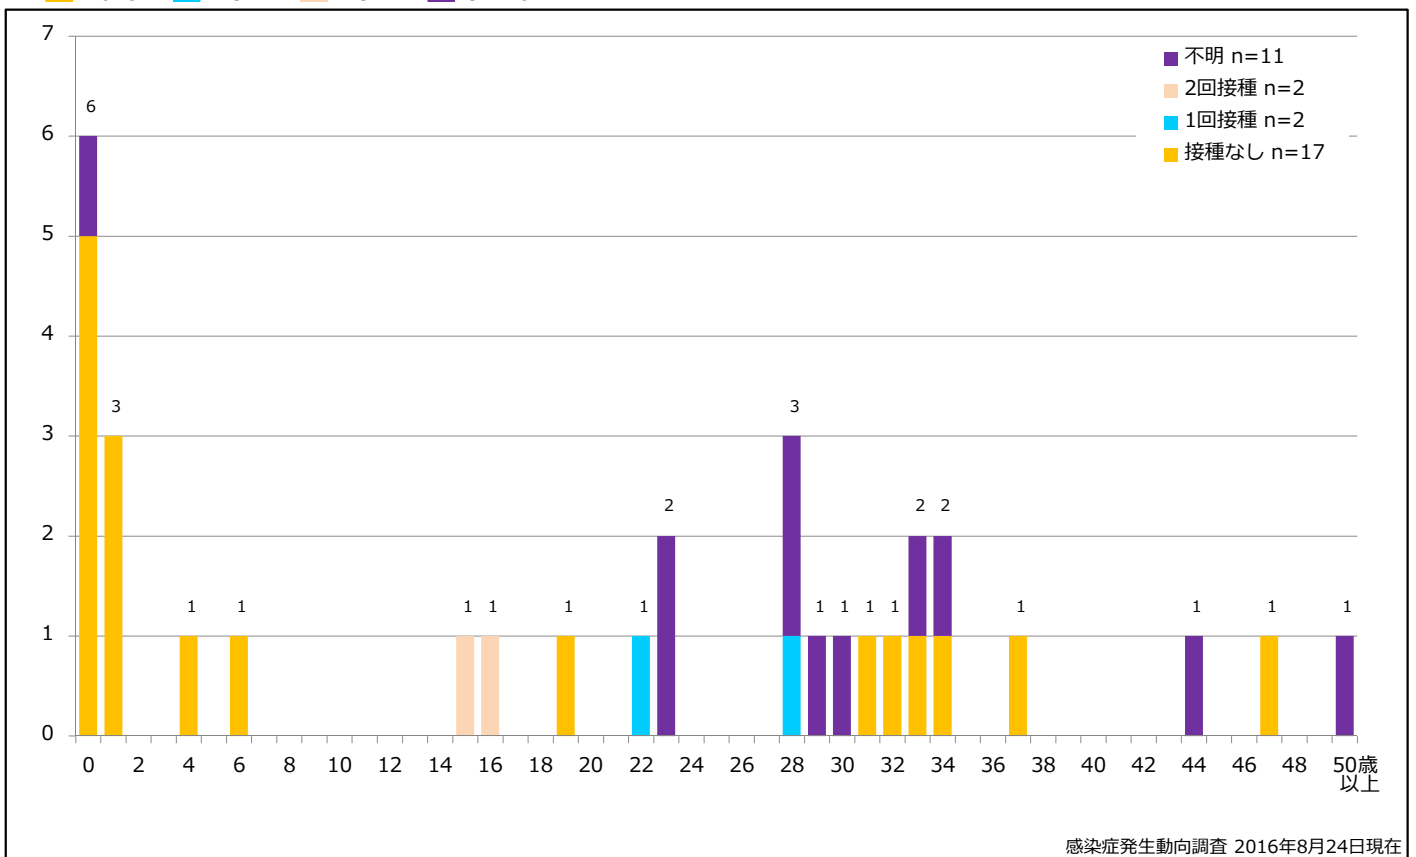

5. 都道府県別接種歴別麻疹累積報告数 2016年 第1~33週 (n=32)

Cumulative measles cases by prefecture and vaccinated status, week 1-33, 2016 (as of August 24, 2016)

None MCV1 MCV2 Unknown

6. 年齢群別接種歴別麻疹累積報告数 2016年 第1~33週 (n=32)

Cumulative measles cases by age and vaccinated status, week 1-33, 2016 (as of August 24, 2016)

None MCV1 MCV2 Unknown

7. 年齢群別麻疹累積報告数割合 2016年 第1~33週 (n=32)

Percentage of cumulative measles cases by age group, week 1-33, 2016 (as of August 24, 2016)