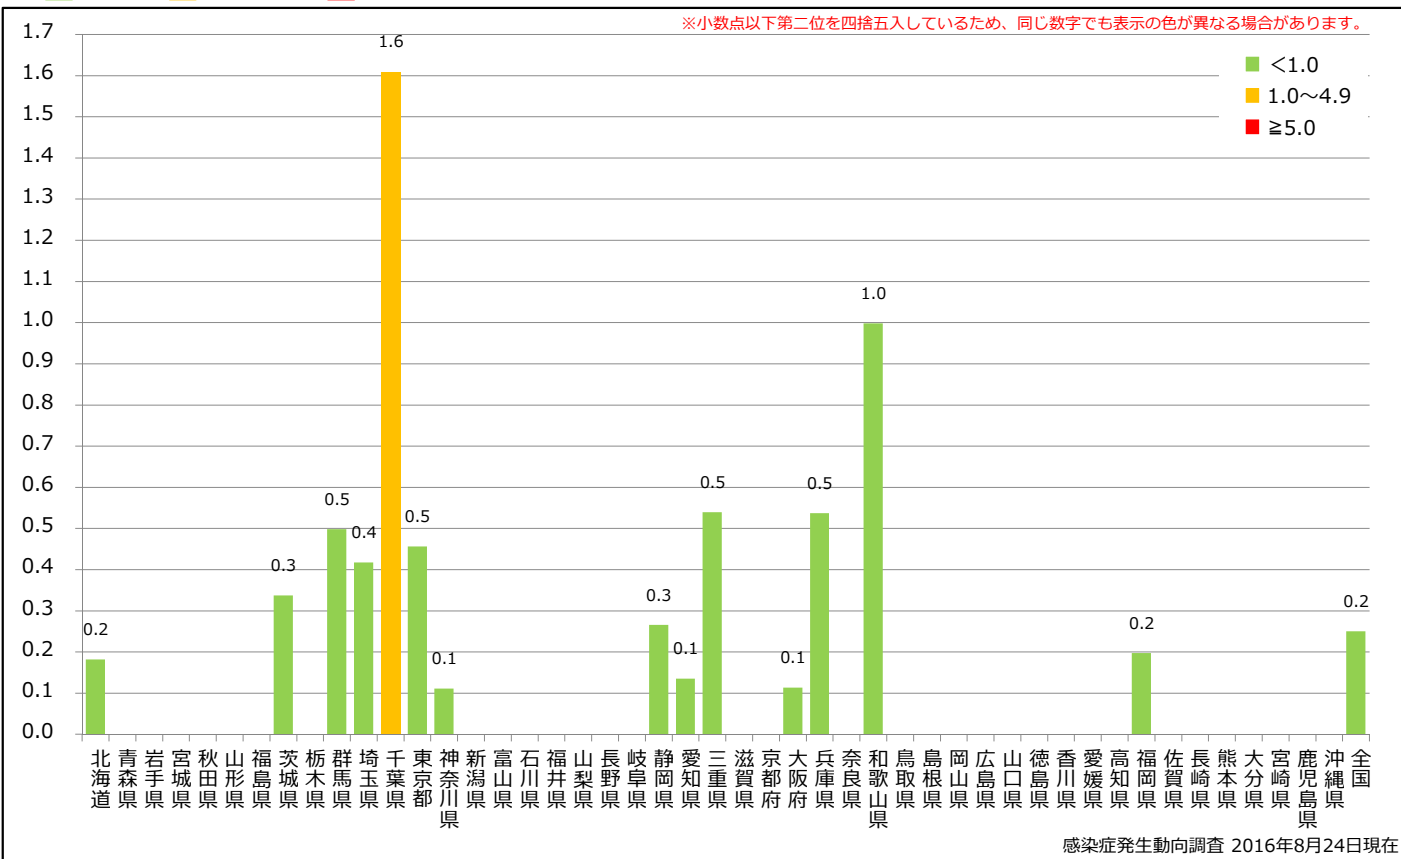

9. 都道府県別人口百万人あたり麻疹報告数 2016年 第1~33週 (n=32)

Reported measles cases per 1 million population by prefecture, week 1-33, 2016 (as of August 24, 2016)

■ <1.0 ■ 1.0~4.9 ■ ≥5.0