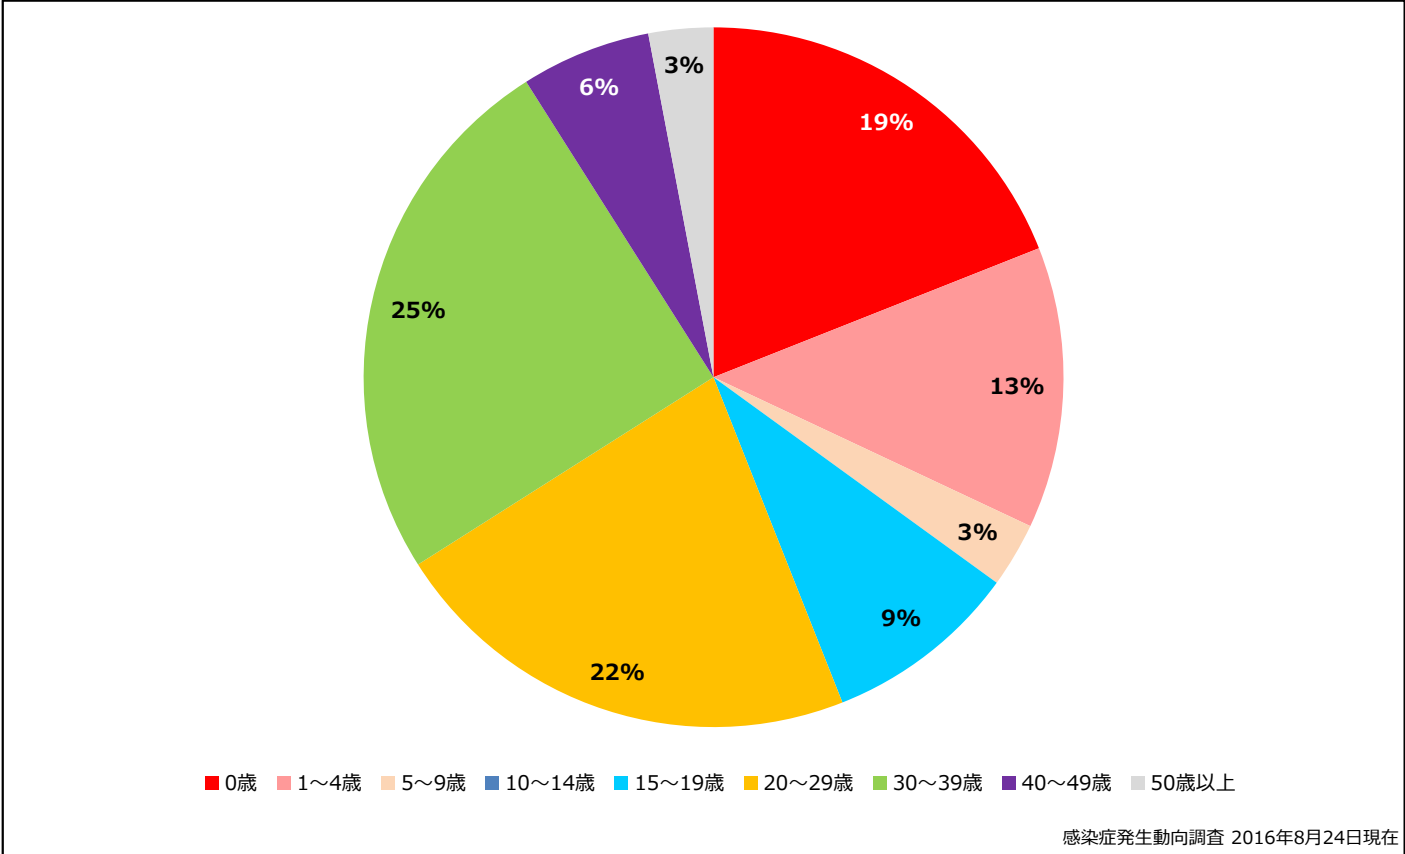

5. 都道府県別接種歴別麻疹累積報告数 2016年 第1~33週 (n=32)

Cumulative measles cases by prefecture and vaccinated status, week 1-33, 2016 (as of August 24, 2016)

None MCV1 MCV2 Unknown

6. 年齢群別接種歴別麻疹累積報告数 2016年 第1~33週 (n=32)

Cumulative measles cases by age and vaccinated status, week 1-33, 2016 (as of August 24, 2016)

None MCV1 MCV2 Unknown

7. 年齢群別麻疹累積報告数割合 2016年 第1~33週 (n=32)

Percentage of cumulative measles cases by age group, week 1-33, 2016 (as of August 24, 2016)