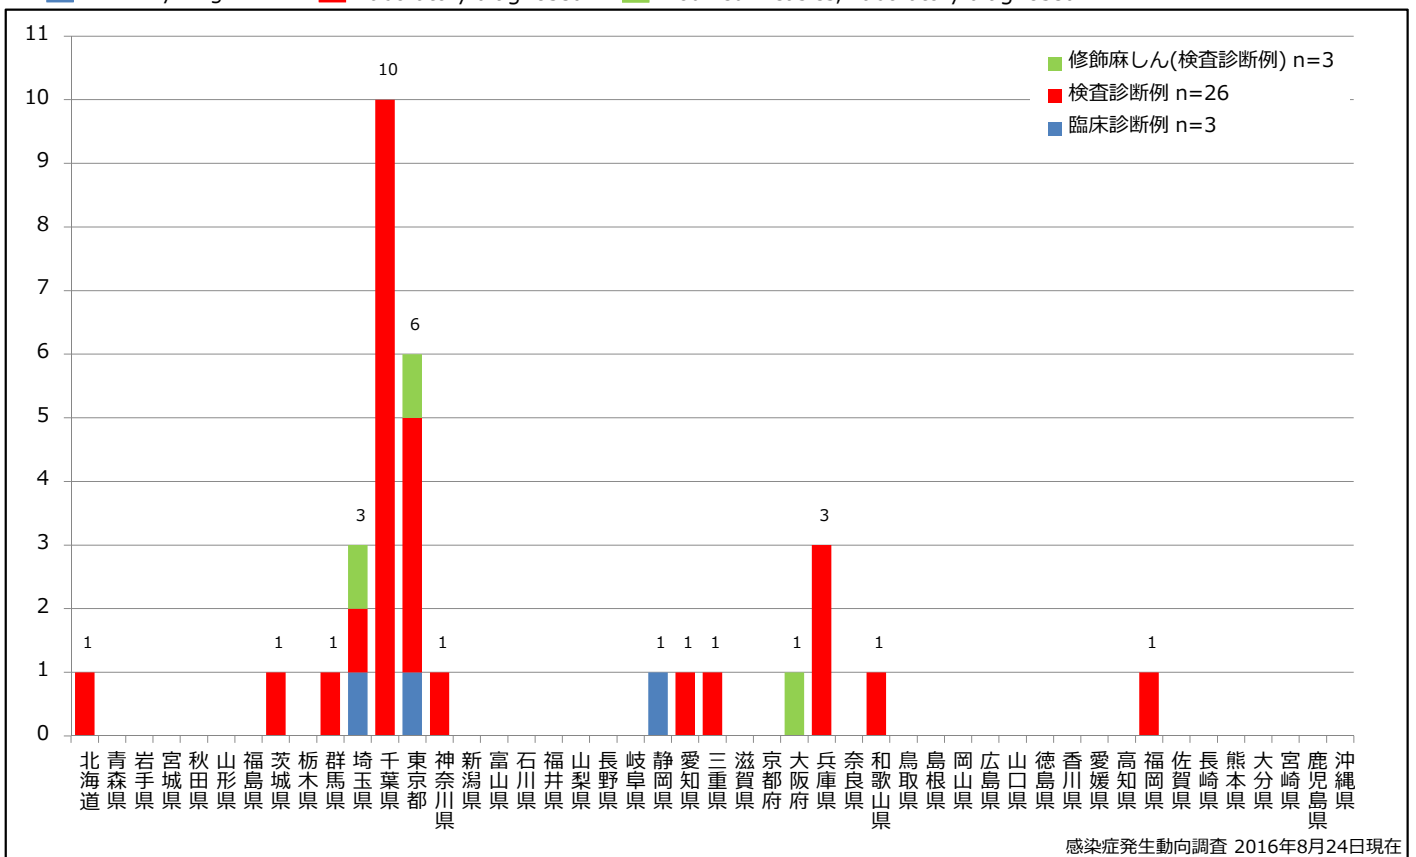

1. 麻疹累積報告数の推移 2010~2016年 (第1~33週)

Cumulative measles cases by week, 2010-2016 (week 1-33) (based on diagnosed week as of August 24, 2016)

2. 週別麻疹報告数 2016年 第1~33週 (n=32)

Weekly measles cases, week 1-33, 2016 (based on diagnosed week as of August 24, 2016)

3. 都道府県別病型別麻疹報告数 2016年 第33週 (n=13)

Reported measles cases by prefecture and methods of diagnosis in week 33, 2016 (as of August 24, 2016)

■ Clinically diagnosed
 ■ Laboratory diagnosed
 ■ Modified measles, Laboratory diagnosed

4. 都道府県別病型別麻疹累積報告数 2016年 第1~33週 (n=32)

Cumulative measles cases by prefecture and methods of diagnosis, week 1-33, 2016 (as of August 24, 2016)

■ Clinically diagnosed
 ■ Laboratory diagnosed
 ■ Modified measles, Laboratory diagnosed