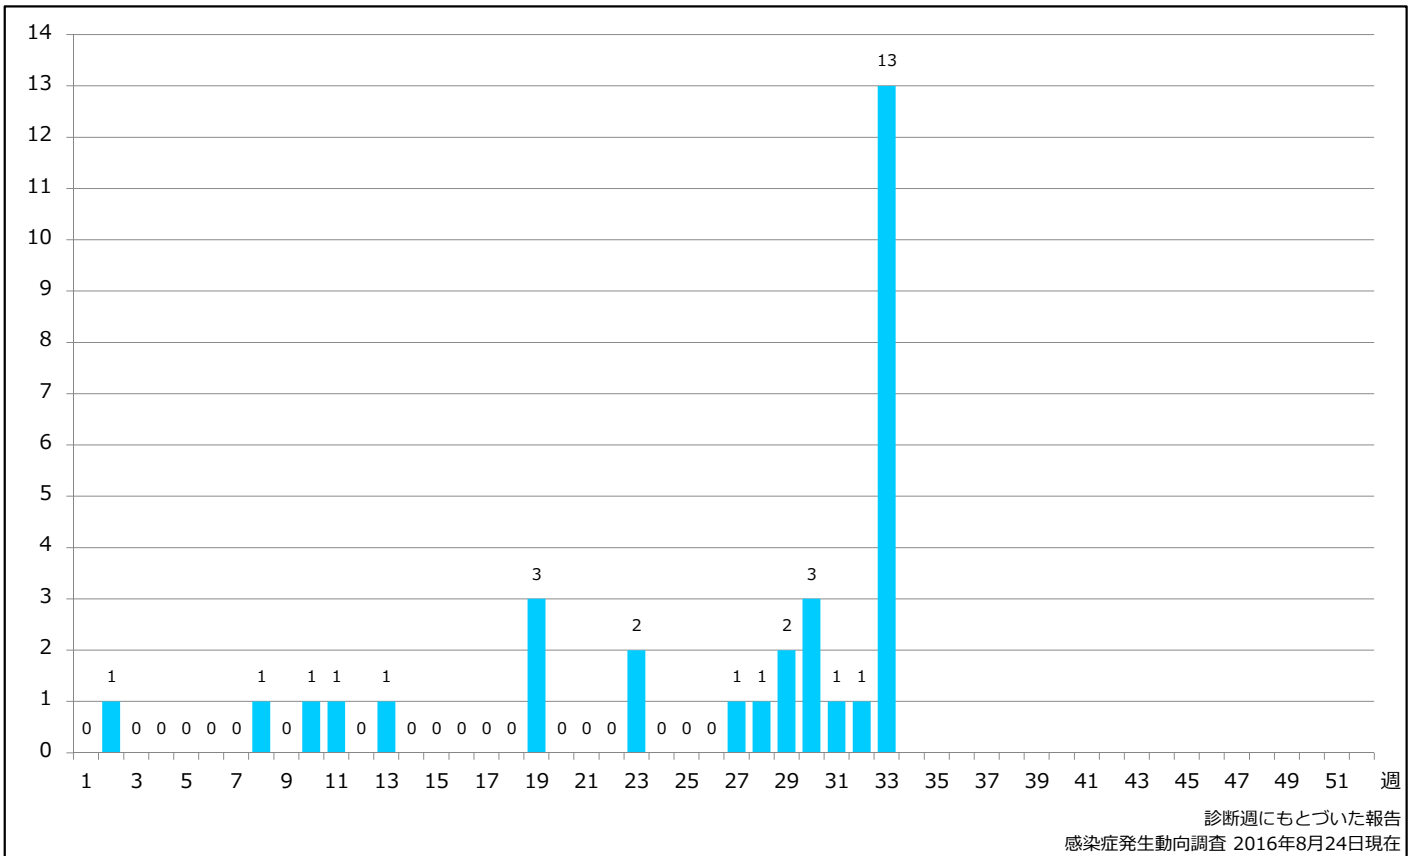

1. 麻疹累積報告数の推移 2010~2016年 (第1~33週)

Cumulative measles cases by week, 2010-2016 (week 1-33) (based on diagnosed week as of August 24, 2016)

2. 週別麻疹報告数 2016年 第1~33週 (n=32)

Weekly measles cases, week 1-33, 2016 (based on diagnosed week as of August 24, 2016)