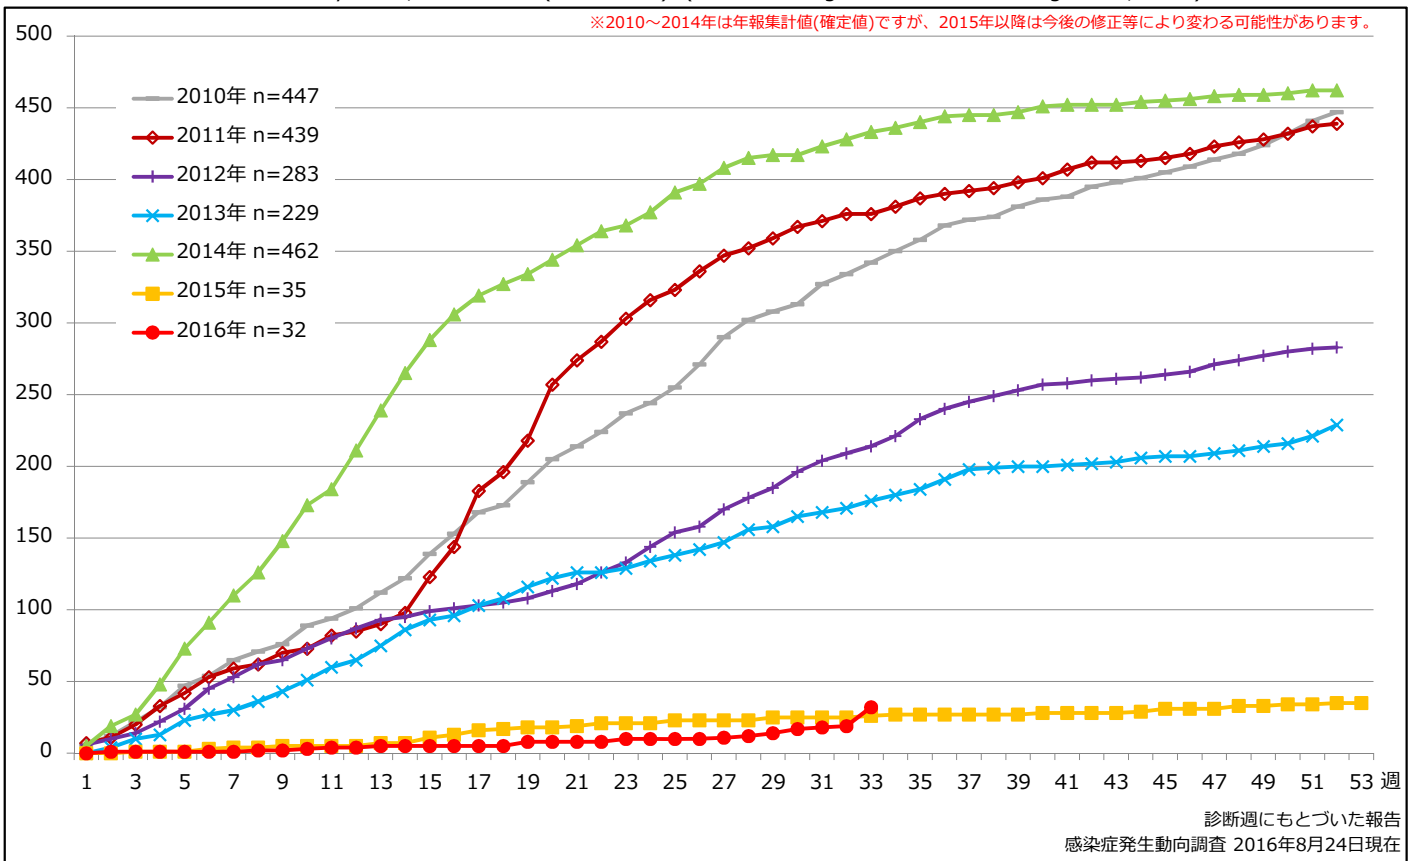

1. 麻疹累積報告数の推移 2010~2016年 (第1~33週)

Cumulative measles cases by week, 2010-2016 (week 1-33) (based on diagnosed week as of August 24, 2016)

2. 週別麻疹報告数 2016年 第1~33週 (n=32)

Weekly measles cases, week 1-33, 2016 (based on diagnosed week as of August 24, 2016)

3. 都道府県別病型別麻疹報告数 2016年 第33週 (n=13)

Reported measles cases by prefecture and methods of diagnosis in week 33, 2016 (as of August 24, 2016)

■ Clinically diagnosed
 ■ Laboratory diagnosed
 ■ Modified measles, Laboratory diagnosed

4. 都道府県別病型別麻疹累積報告数 2016年 第1~33週 (n=32)

Cumulative measles cases by prefecture and methods of diagnosis, week 1-33, 2016 (as of August 24, 2016)

■ Clinically diagnosed
 ■ Laboratory diagnosed
 ■ Modified measles, Laboratory diagnosed